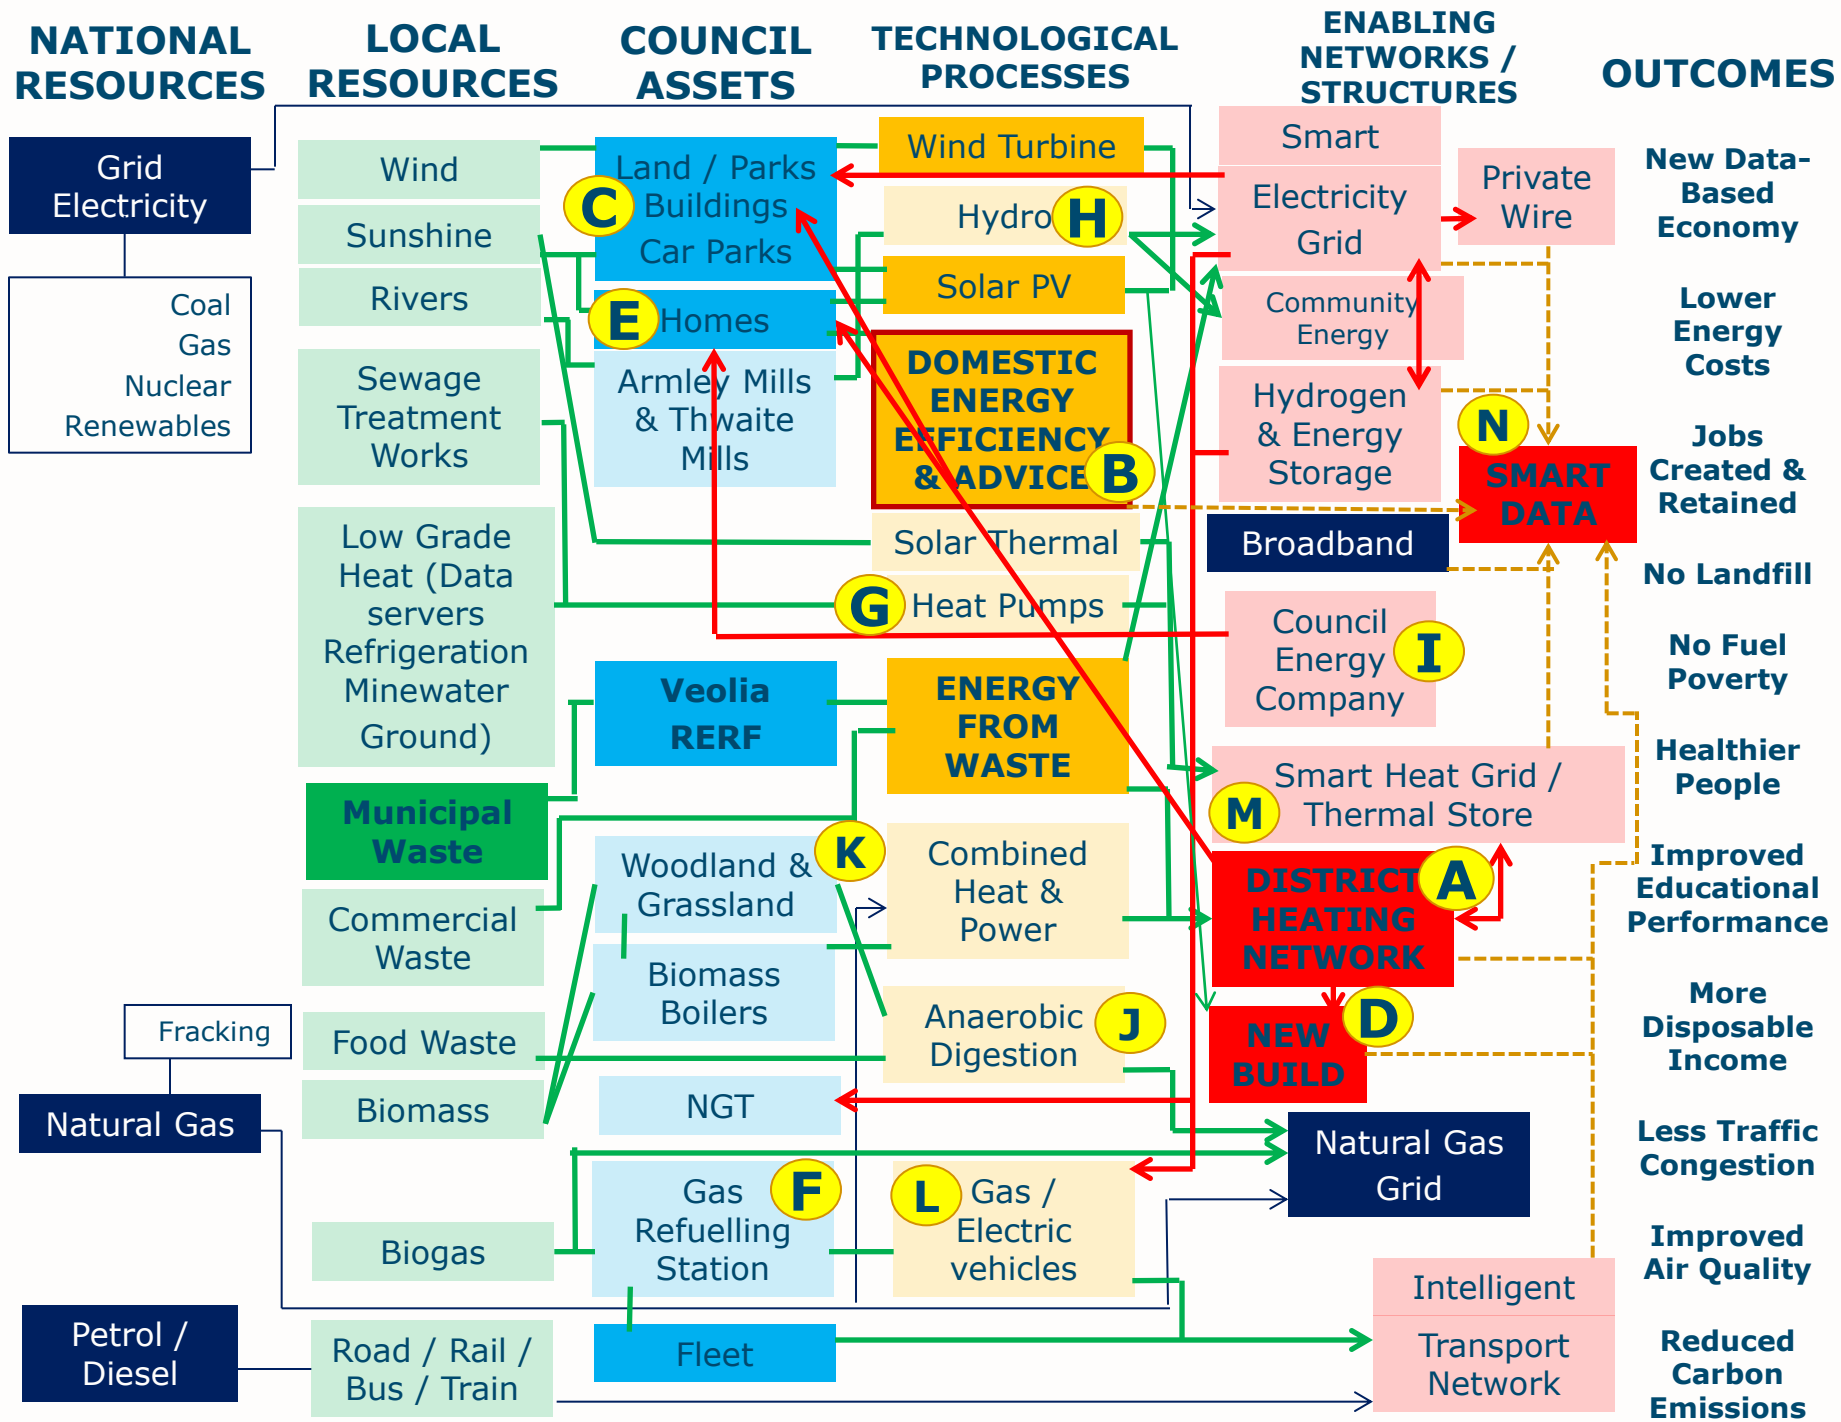

Aire Valley Leeds

Legend

Heat/Cooling/Power Distribution Networks

-  Inner Ring Road
-  Main
-  Branch

Sites

Technology

-  Landfill Gas / Electricity
-  Energy Crop Scheme
-  Hydro
-  Solar Thermal/Wind Turbine/GSHP
-  PV/GSHP/Wind Turbine
-  Wind Turbine
-  AD
-  TBA
-  CHP/DH
-  EFW/DH/AD/PV
-  Energy From Waste
-  PV
-  Small Hydro/Archimedes Screw
-  Enterprise Zone

Development Status

- (1) Potential / Opportunity
- (2) Proposals / Feasibility
- (3) Project in Development
- (4) Existing Installations

This map is reproduced from Ordnance Survey material with the permission of Ordnance Survey on behalf of the Controller of Her Majesty's Stationery Office. © Crown copyright. Unauthorised reproduction infringes Crown copyright and may lead to prosecution or civil proceedings. LA 100019567 2010